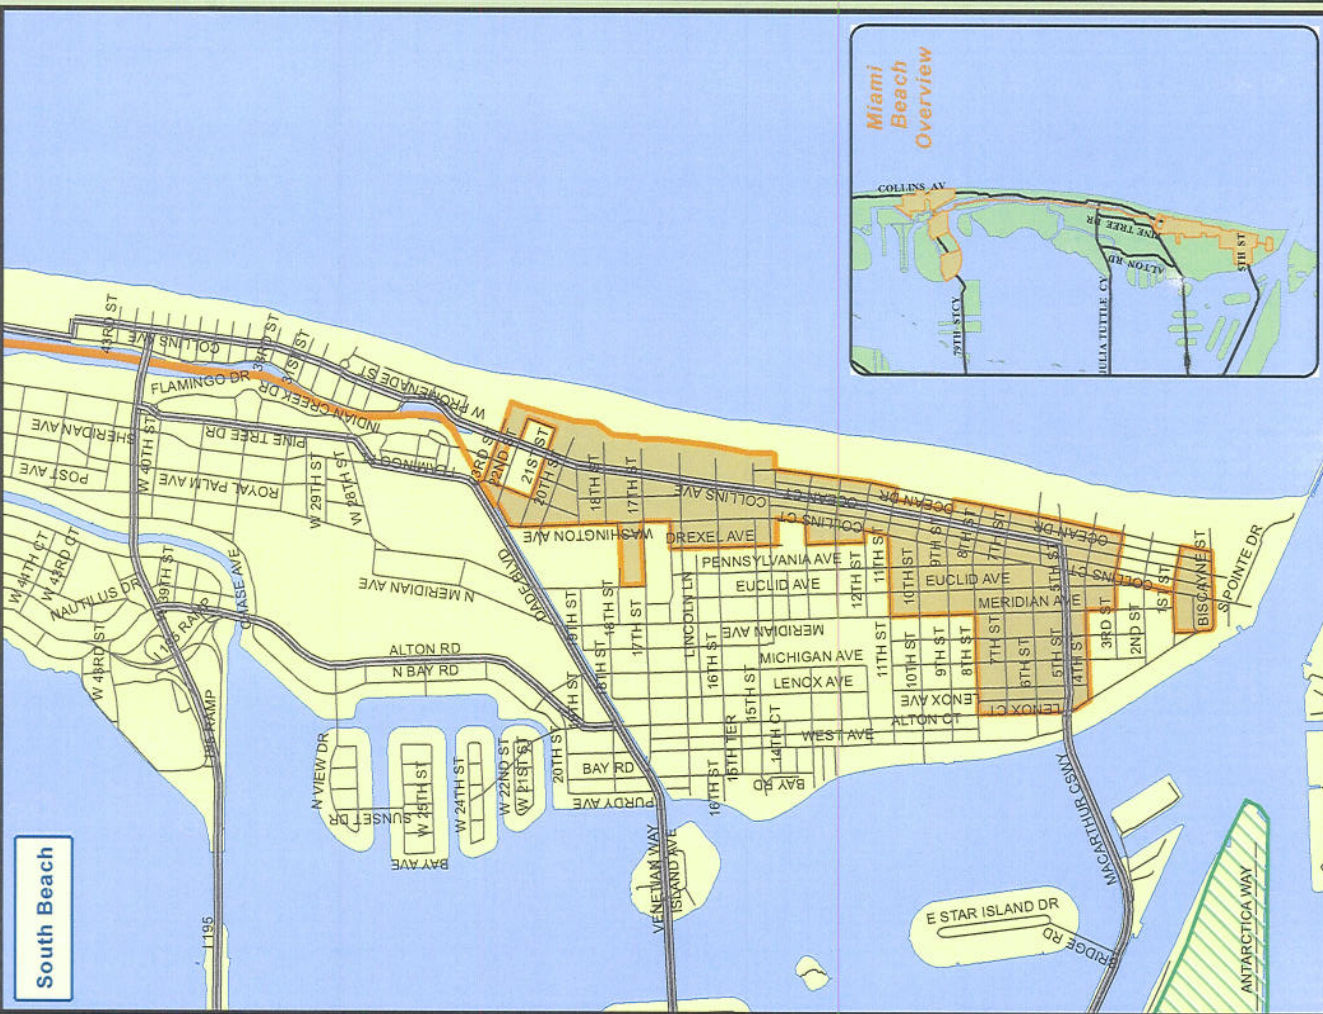

Enterprise Zone Miami Beach

Legend

- Empowerment Zone
- Miami Beach Enterprise Zone
- Street
- Highway

Zoning Ordinance Entry Act
This map was prepared by the Miami-Dade County
Planning Department
February 2008