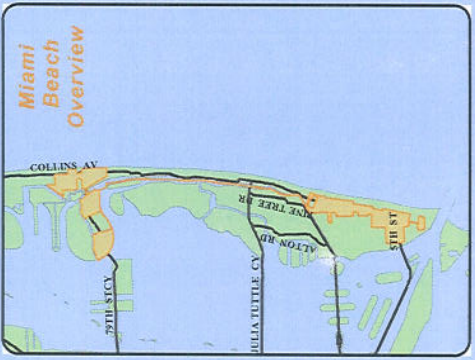

Enterprise Zone Miami Beach

Legend

- Empowerment Zone
- Miami Beach Enterprise Zone
- Street
- Highway

Zoning Ordinance Entry Act
This map was prepared by the Miami-Dade County
Planning Department
February 2008