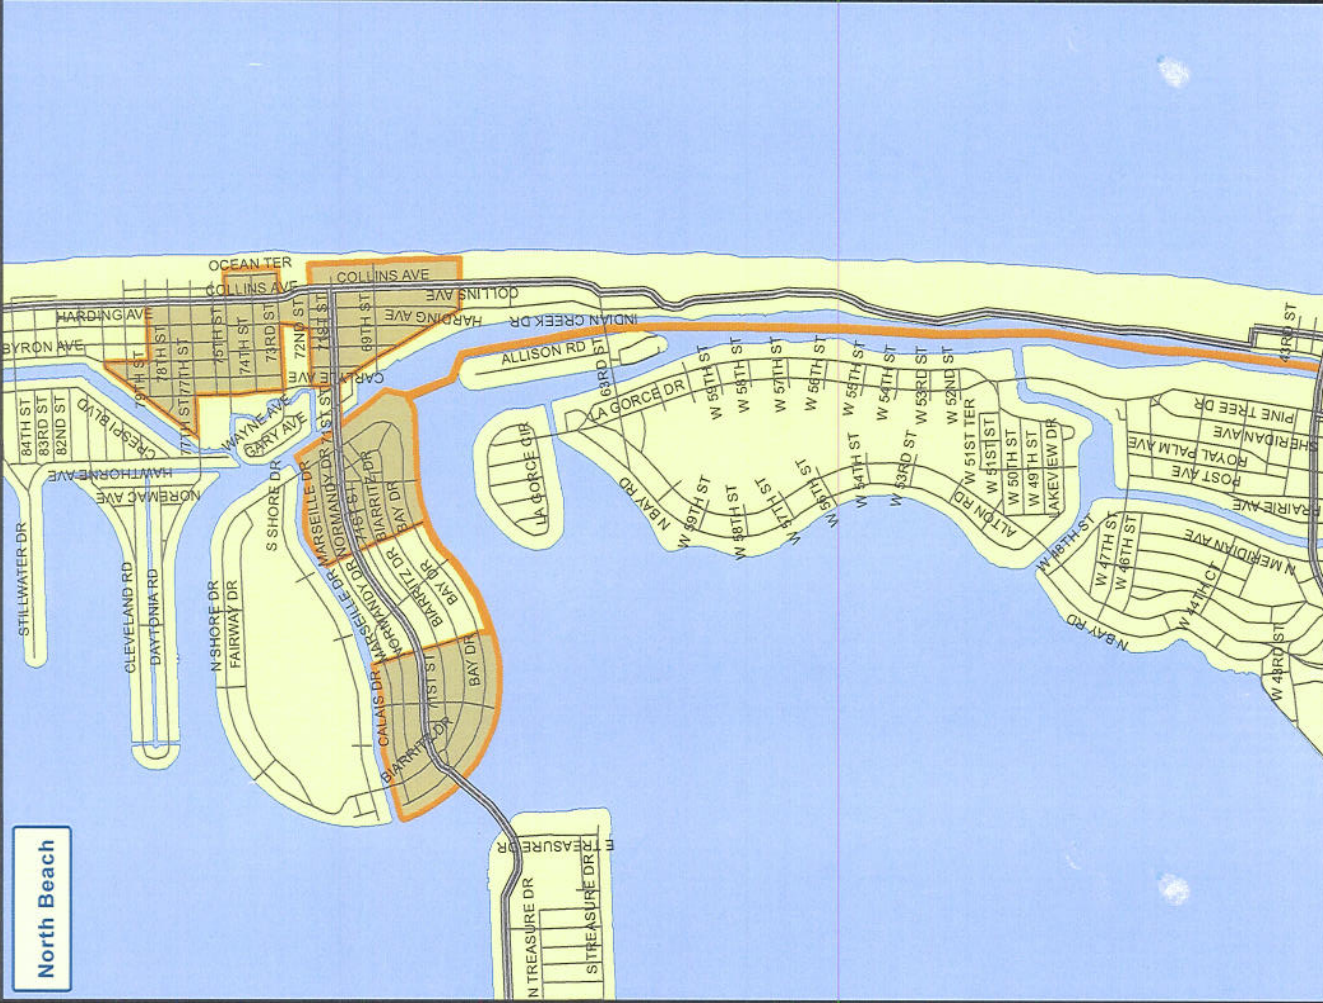

Enterprise Zone Miami Beach

Legend

- Empowerment Zone
- Miami Beach Enterprise Zone
- Street
- Highway

Zoning Ordinance Entry Act
This map was prepared by the Miami-Dade County
Planning Department
February 2008